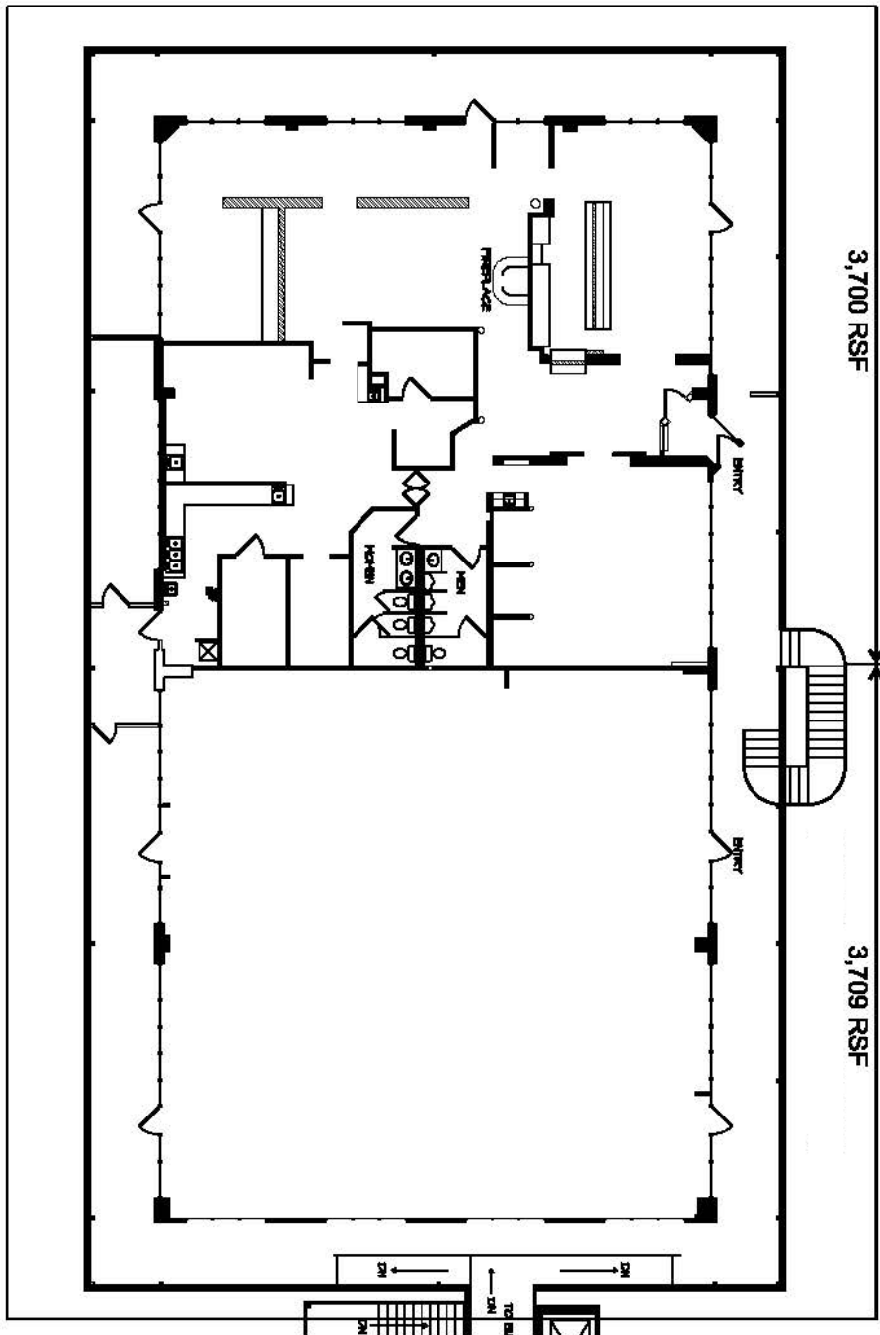

SUITE C-220

SUITE C-200

3,700 RSF

3,709 RSF

SECOND FLOOR - BUILDING C

SCALE: N.T.S.

KEY PLAN

BERGEN VILLAGE